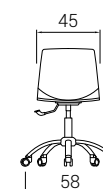

### 4-leg chair | S0000-0600-xx00

Reference	Colour Frame
S2530	chrome
S2531	grey

Units: 4 / Weight: 18 Kg / Volume: 0,43 m<sup>3</sup>  
Units: 2 / Weight: 9 Kg / Volume: 0,25 m<sup>3</sup>

### Bench | S0000-0600-xx00

Reference	Seats	Frame	Lenght	Weight	Volume
S2532	2	"V" inverted	100 cm	17 Kg	0,21 m <sup>3</sup>
S2533	3	"V" inverted	150 cm	20 Kg	0,21 m <sup>3</sup>
S2534	4	"V" inverted	200 cm	22 Kg	0,25 m <sup>3</sup>
S2535	5	"V" inverted	250 cm	24 Kg	0,25 m <sup>3</sup>
S2536	2+Table	"V" inverted	150 cm	20 Kg	0,21 m <sup>3</sup>
S2537	3+Table	"V" inverted	200 cm	23 Kg	0,25 m <sup>3</sup>
S2538	4+Table	"V" inverted	250 cm	25 Kg	0,25 m <sup>3</sup>

### DIMENSIONS

colour polypropylene (xx)
01 white
02 black
05 blue
06 orange
16 green
17 red
22 grey
24 chocolate