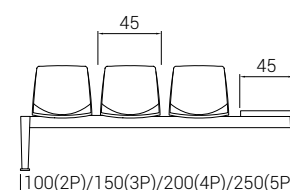

### Chair skid | S0000-0600-xx00

Reference	Colour Frame
S2542	chrome
S2543	grey

Units: 4 / Weight: 18 Kg / Volume: 0,48 m<sup>3</sup>  
Units: 2 / Weight: 9 Kg / Volume: 0,40 m<sup>3</sup>

### 4-leg chair | S0000-0600-xx00

Reference	Colour Frame
S2530	chrome
S2531	grey

Units: 4 / Weight: 18 Kg / Volume: 0,43 m<sup>3</sup>  
Units: 2 / Weight: 9 Kg / Volume: 0,25 m<sup>3</sup>

### Bench | S0000-0600-xx00

Reference	Seats	Frame	Lenght	Weight	Volume
S2532	2	"V" inverted	100 cm	17 Kg	0,21 m <sup>3</sup>
S2533	3	"V" inverted	150 cm	20 Kg	0,21 m <sup>3</sup>
S2534	4	"V" inverted	200 cm	22 Kg	0,25 m <sup>3</sup>
S2535	5	"V" inverted	250 cm	24 Kg	0,25 m <sup>3</sup>
S2536	2+Table	"V" inverted	150 cm	20 Kg	0,21 m <sup>3</sup>
S2537	3+Table	"V" inverted	200 cm	23 Kg	0,25 m <sup>3</sup>
S2538	4+Table	"V" inverted	250 cm	25 Kg	0,25 m <sup>3</sup>

### DIMENSIONS

colour polypropylene (xx)
01 white
02 black
05 blue
06 orange
16 green
17 red
22 grey
24 chocolate