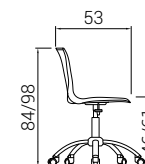

### 4-leg chair | S0000-0600-xx00

Reference	Colour Frame
S2530	chrome
S2531	grey

Units: 4 / Weight: 18 Kg / Volume: 0,43 m<sup>3</sup>  
Units: 2 / Weight: 9 Kg / Volume: 0,25 m<sup>3</sup>

### Bench | S0000-0600-xx00

Reference	Seats	Frame	Lenght	Weight	Volume
S2532	2	"V" inverted	100 cm	17 Kg	0,21 m <sup>3</sup>
S2533	3	"V" inverted	150 cm	20 Kg	0,21 m <sup>3</sup>
S2534	4	"V" inverted	200 cm	22 Kg	0,25 m <sup>3</sup>
S2535	5	"V" inverted	250 cm	24 Kg	0,25 m <sup>3</sup>
S2536	2+Table	"V" inverted	150 cm	20 Kg	0,21 m <sup>3</sup>
S2537	3+Table	"V" inverted	200 cm	23 Kg	0,25 m <sup>3</sup>
S2538	4+Table	"V" inverted	250 cm	25 Kg	0,25 m <sup>3</sup>

### DIMENSIONS

colour polypropylene (xx)
01 white
02 black
05 blue
06 orange
16 green
17 red
22 grey
24 chocolate