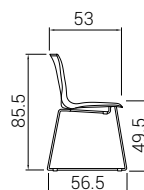

### Chair skid | S0000-0600-xx00

Reference	Colour Frame
S2542	chrome
S2543	grey

Units: 4 / Weight: 18 Kg / Volume: 0,48 m<sup>3</sup>  
Units: 2 / Weight: 9 Kg / Volume: 0,40 m<sup>3</sup>

### 4-leg chair | S0000-0600-xx00

Reference	Colour Frame
S2530	chrome
S2531	grey

Units: 4 / Weight: 18 Kg / Volume: 0,43 m<sup>3</sup>  
Units: 2 / Weight: 9 Kg / Volume: 0,25 m<sup>3</sup>

### Bench | S0000-0600-xx00

Reference	Seats	Frame	Lenght	Weight	Volume
S2532	2	"V" inverted	100 cm	17 Kg	0,21 m <sup>3</sup>
S2533	3	"V" inverted	150 cm	20 Kg	0,21 m <sup>3</sup>
S2534	4	"V" inverted	200 cm	22 Kg	0,25 m <sup>3</sup>
S2535	5	"V" inverted	250 cm	24 Kg	0,25 m <sup>3</sup>
S2536	2+Table	"V" inverted	150 cm	20 Kg	0,21 m <sup>3</sup>
S2537	3+Table	"V" inverted	200 cm	23 Kg	0,25 m <sup>3</sup>
S2538	4+Table	"V" inverted	250 cm	25 Kg	0,25 m <sup>3</sup>

### DIMENSIONS

colour polypropylene (xx)
01 white
02 black
05 blue
06 orange
16 green
17 red
22 grey
24 chocolate