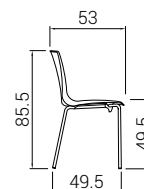

### Chair skid | S0000-0600-xx00

Reference	Colour Frame
S2542	chrome
S2543	grey

Units: 4 / Weight: 18 Kg / Volume: 0,48 m<sup>3</sup>  
Units: 2 / Weight: 9 Kg / Volume: 0,40 m<sup>3</sup>

### 4-leg chair | S0000-0600-xx00

Reference	Colour Frame
S2530	chrome
S2531	grey

Units: 4 / Weight: 18 Kg / Volume: 0,43 m<sup>3</sup>  
Units: 2 / Weight: 9 Kg / Volume: 0,25 m<sup>3</sup>

### Bench | S0000-0600-xx00

Reference	Seats	Frame	Lenght	Weight	Volume
S2532	2	"V" inverted	100 cm	17 Kg	0,21 m <sup>3</sup>
S2533	3	"V" inverted	150 cm	20 Kg	0,21 m <sup>3</sup>
S2534	4	"V" inverted	200 cm	22 Kg	0,25 m <sup>3</sup>
S2535	5	"V" inverted	250 cm	24 Kg	0,25 m <sup>3</sup>
S2536	2+Table	"V" inverted	150 cm	20 Kg	0,21 m <sup>3</sup>
S2537	3+Table	"V" inverted	200 cm	23 Kg	0,25 m <sup>3</sup>
S2538	4+Table	"V" inverted	250 cm	25 Kg	0,25 m <sup>3</sup>

### DIMENSIONS

colour polypropylene (xx)
01 white
02 black
05 blue
06 orange
16 green
17 red
22 grey
24 chocolate