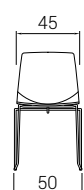

### 4-leg chair | S0000-0600-xx00

Reference	Colour Frame
S2530	chrome
S2531	grey

Units: 4 / Weight: 18 Kg / Volume: 0,43 m<sup>3</sup>  
Units: 2 / Weight: 9 Kg / Volume: 0,25 m<sup>3</sup>

### Bench | S0000-0600-xx00

Reference	Seats	Frame	Lenght	Weight	Volume
S2532	2	"V" inverted	100 cm	17 Kg	0,21 m <sup>3</sup>
S2533	3	"V" inverted	150 cm	20 Kg	0,21 m <sup>3</sup>
S2534	4	"V" inverted	200 cm	22 Kg	0,25 m <sup>3</sup>
S2535	5	"V" inverted	250 cm	24 Kg	0,25 m <sup>3</sup>
S2536	2+Table	"V" inverted	150 cm	20 Kg	0,21 m <sup>3</sup>
S2537	3+Table	"V" inverted	200 cm	23 Kg	0,25 m <sup>3</sup>
S2538	4+Table	"V" inverted	250 cm	25 Kg	0,25 m <sup>3</sup>

### Accessories

Reference	Description	Colour	Weight	Volume
S2544	kit union skid 10 Units	chrome		
S2545	trolley with wheels for transportar hasta 10 uds.	chrome	5,00 Kg	0,35 m <sup>3</sup>

### DIMENSIONS

colour polypropylene (xx)
01 white
02 black
05 blue
06 orange
16 green
17 red
22 grey
24 chocolate