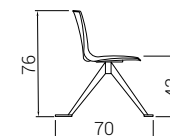

### 4-leg chair | S0000-0600-xx00

Reference	Colour Frame
S2530	chrome
S2531	grey

Units: 4 / Weight: 18 Kg / Volume: 0,43 m<sup>3</sup>  
Units: 2 / Weight: 9 Kg / Volume: 0,25 m<sup>3</sup>

### Bench | S0000-0600-xx00

Reference	Seats	Frame	Lenght	Weight	Volume
S2532	2	"V" inverted	100 cm	17 Kg	0,21 m <sup>3</sup>
S2533	3	"V" inverted	150 cm	20 Kg	0,21 m <sup>3</sup>
S2534	4	"V" inverted	200 cm	22 Kg	0,25 m <sup>3</sup>
S2535	5	"V" inverted	250 cm	24 Kg	0,25 m <sup>3</sup>
S2536	2+Table	"V" inverted	150 cm	20 Kg	0,21 m <sup>3</sup>
S2537	3+Table	"V" inverted	200 cm	23 Kg	0,25 m <sup>3</sup>
S2538	4+Table	"V" inverted	250 cm	25 Kg	0,25 m <sup>3</sup>

### DIMENSIONS

colour polypropylene (xx)
01 white
02 black
05 blue
06 orange
16 green
17 red
22 grey
24 chocolate