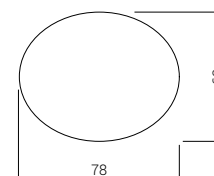

# WAITING

WAITING is the perfect complement to Dileoffice product family: solid, harmonious and timeless.

Low table | T0000-1300-xx00

Reference	Base	Description
T0001	4 aluminium polished/chrome base	round phenolic top
T0002	4 aluminium polished/chrome base	oval phenolic top
T0003	4 aluminium polished/white base	oval phenolic top
T0004	4 aluminium polished/white base	round phenolic top

Units: 1 / Weight: 10 Kg / Volume: 0,17 m<sup>3</sup>

## DIMENSIONS

colour phenolic (xx)	
01	white
02	black

[www.dileoffice.com](http://www.dileoffice.com)

DILEOFFICE Showroom Madrid: C/ Marcelina, 6 28029 (Madrid)  
DILEOFFICE S.L. Pol. Ind. II, Avda. de Valencia S/N, 03420 Castalla (Alicante) SPAIN